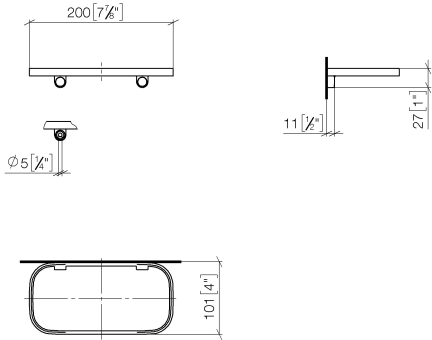

Shelf wall model - Chrome

IMO

83 481 970

- width 200mm
- height 26 mm
- 100mm projection
- without grid element

Fits: IMO, TARA, LISSÉ, META

	Chrome	83 481 970-00
	Brushed Platinum	83 481 970-06
	Platinum	83 481 970-08
	Dark Chrome	83 481 970-19
	Light Gold	83 481 970-26
	Brushed Light Gold	83 481 970-27
	Brushed Durabronze (23kt Gold)	83 481 970-28
	Matte Black	83 481 970-33
	Brushed Bronze	83 481 970-42
	Brushed Champagne (22kt Gold)	83 481 970-46
	Champagne (22kt Gold)	83 481 970-47
	Brushed Chrome	83 481 970-93
	Brushed Dark Platinum	83 481 970-99

Required miscellaneous

Grid element - Taupe 82 481 970-53
 •plastic grid elements

83 481 970

mm [inches]

83 481 970

Parts for other finishes can be found here: Brushed Platinum

Spare parts list

No.	Item Number	Name	Quantity used	Delivery time
1	90 30 30 520 00-00	set	1	10
2	05 30 31 002 00 90	fixing set	1	2
3	08 17 97 577-00	holder	1	60